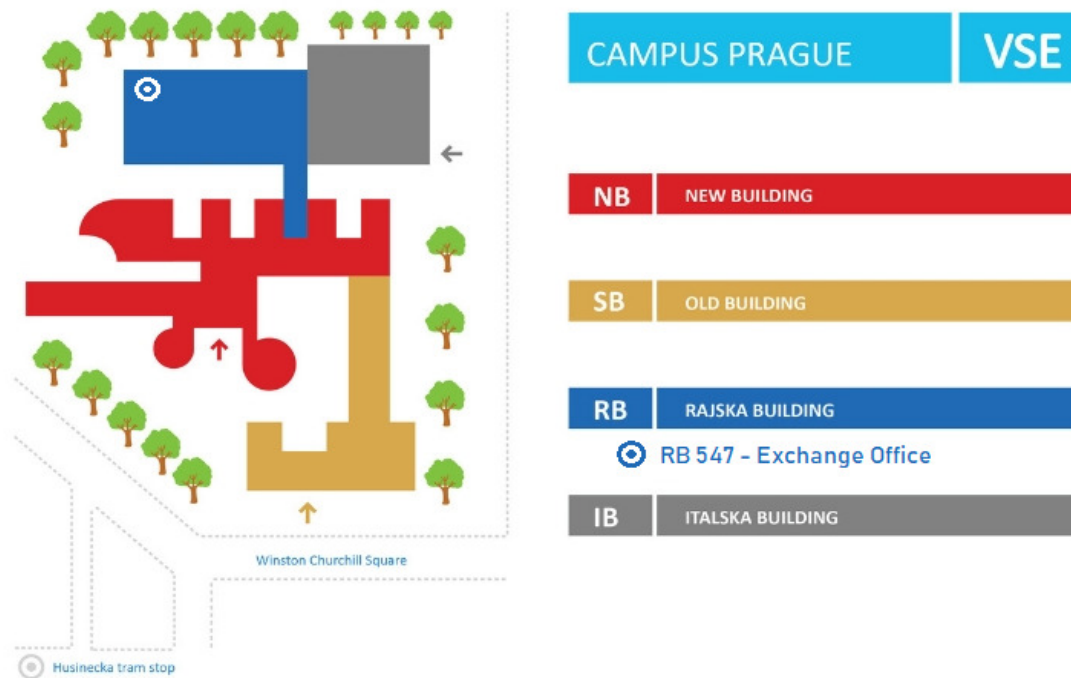

**Miroslava
Kršáková**

**Katka Hoang
Phuong Tran**

**Marek
Walica**

EXCHANGE OFFICE – RB 547

VISITING HOURS

Mon, Tue	10:00 – 12:00	13:00 – 15:00
Wed, Thu	10:00 – 12:00	

Always see InSIS for changes!

EXCHANGE OFFICE – RB 547